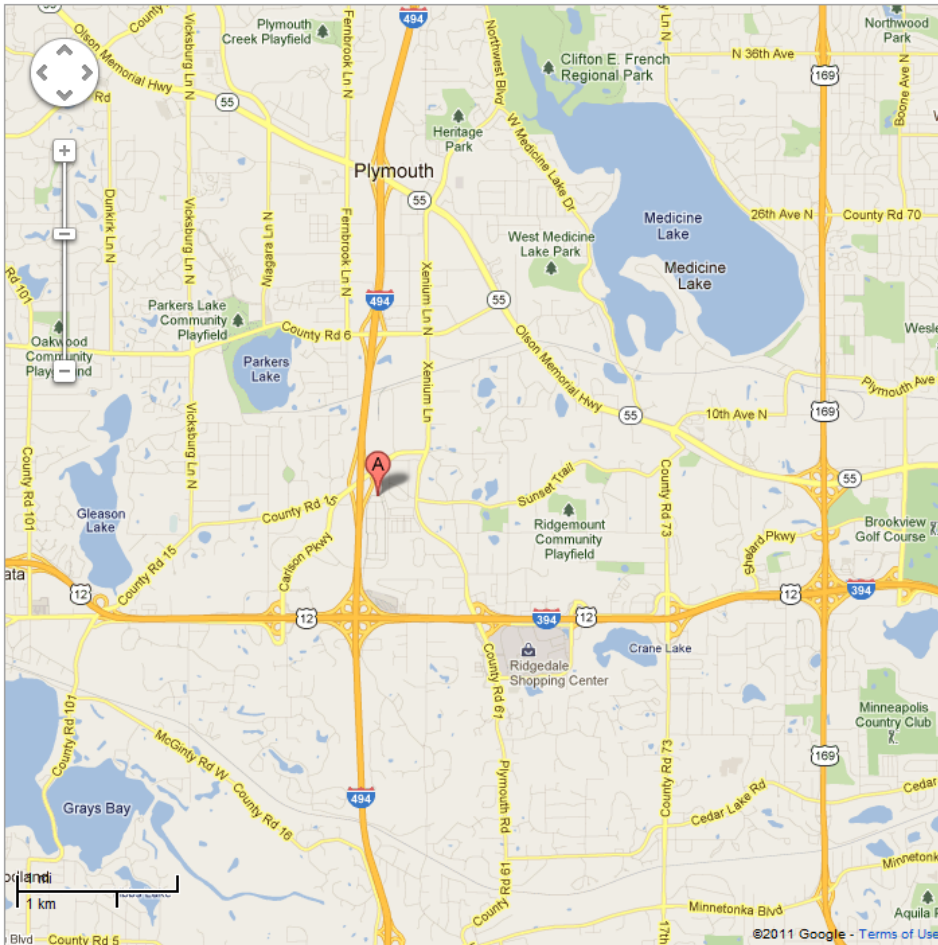

### Map

### Directions to Interrad offices from MSP airport:

- Follow signs to 494 West
- Exit on Carlson Parkway (exit 20)
- Turn right (east)
- Take first right at Cheshire Lane (south)
- Turn right into Carlson Business Park
- Building 181 is first building to right
- Suite 100 is at west end of building 181